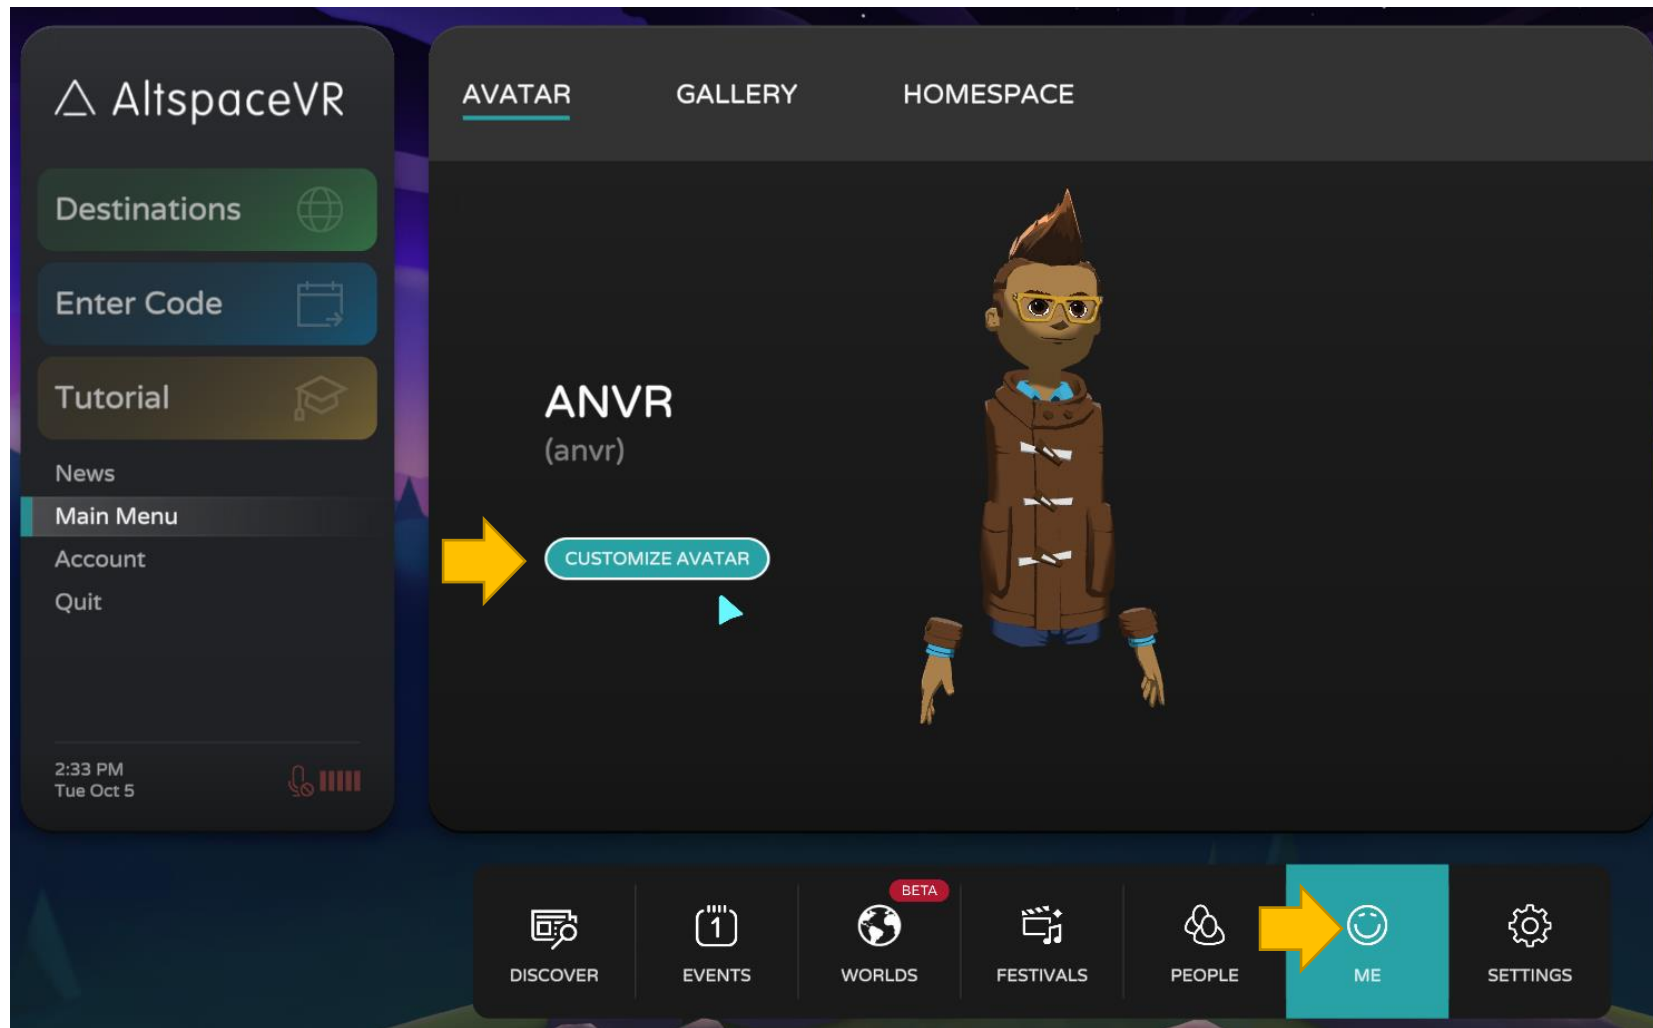

Avatarin muokkaaminen 1/2

Kirjautumisen jälkeen voit muokata avatarin mieleiseksi kohdasta
Customize Avatar