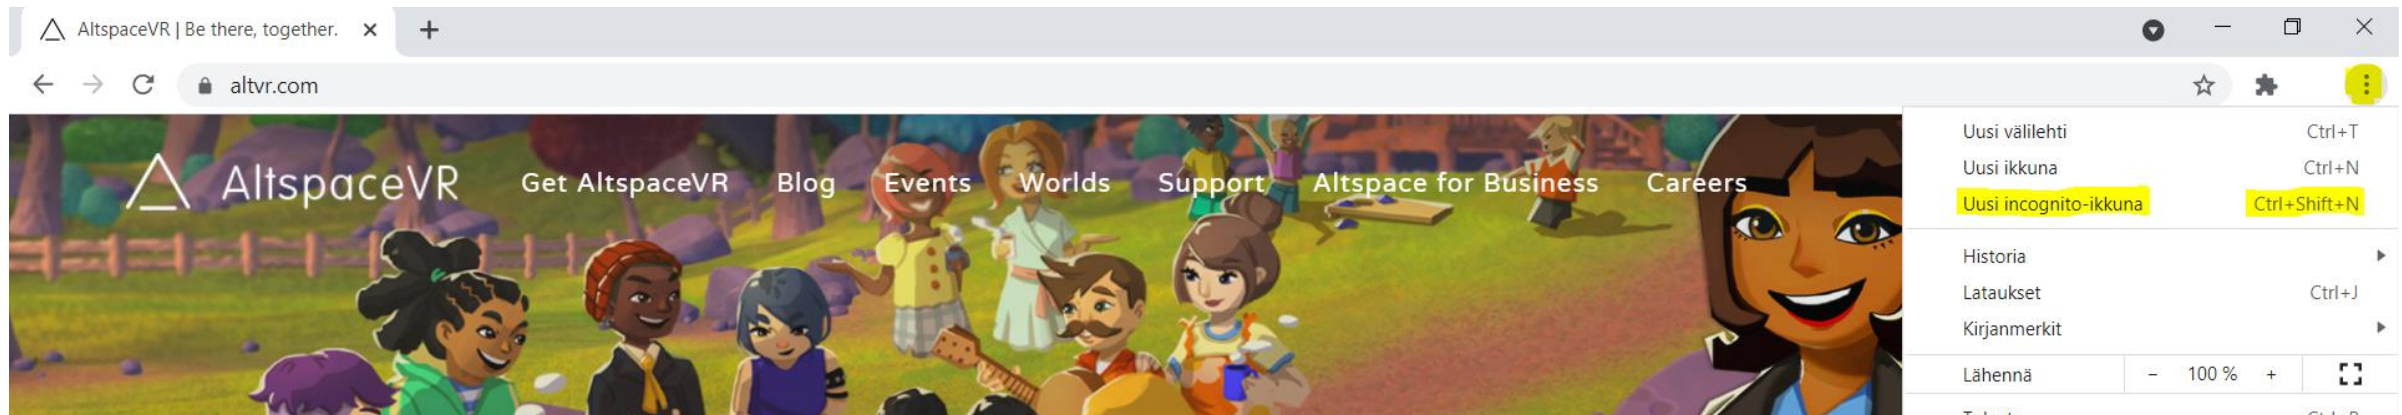

Näyttönimen ja käyttäjänimen muuttaminen altvr.com verkkosivuilla

Vinkki: Jos koneesi on jo auki organisaatiosi Microsoft-tilin tunnuksillasi, pääset helpoiten kirjautumaan altvr.com verkkosivuille henkilökohtaisilla Microsoft-tilisi tunnuksilla avaamalla selaimen ensin Incognito-tilaan (yksityinen selaus). Se löytyy selaimen oikean yläreunan valikosta.