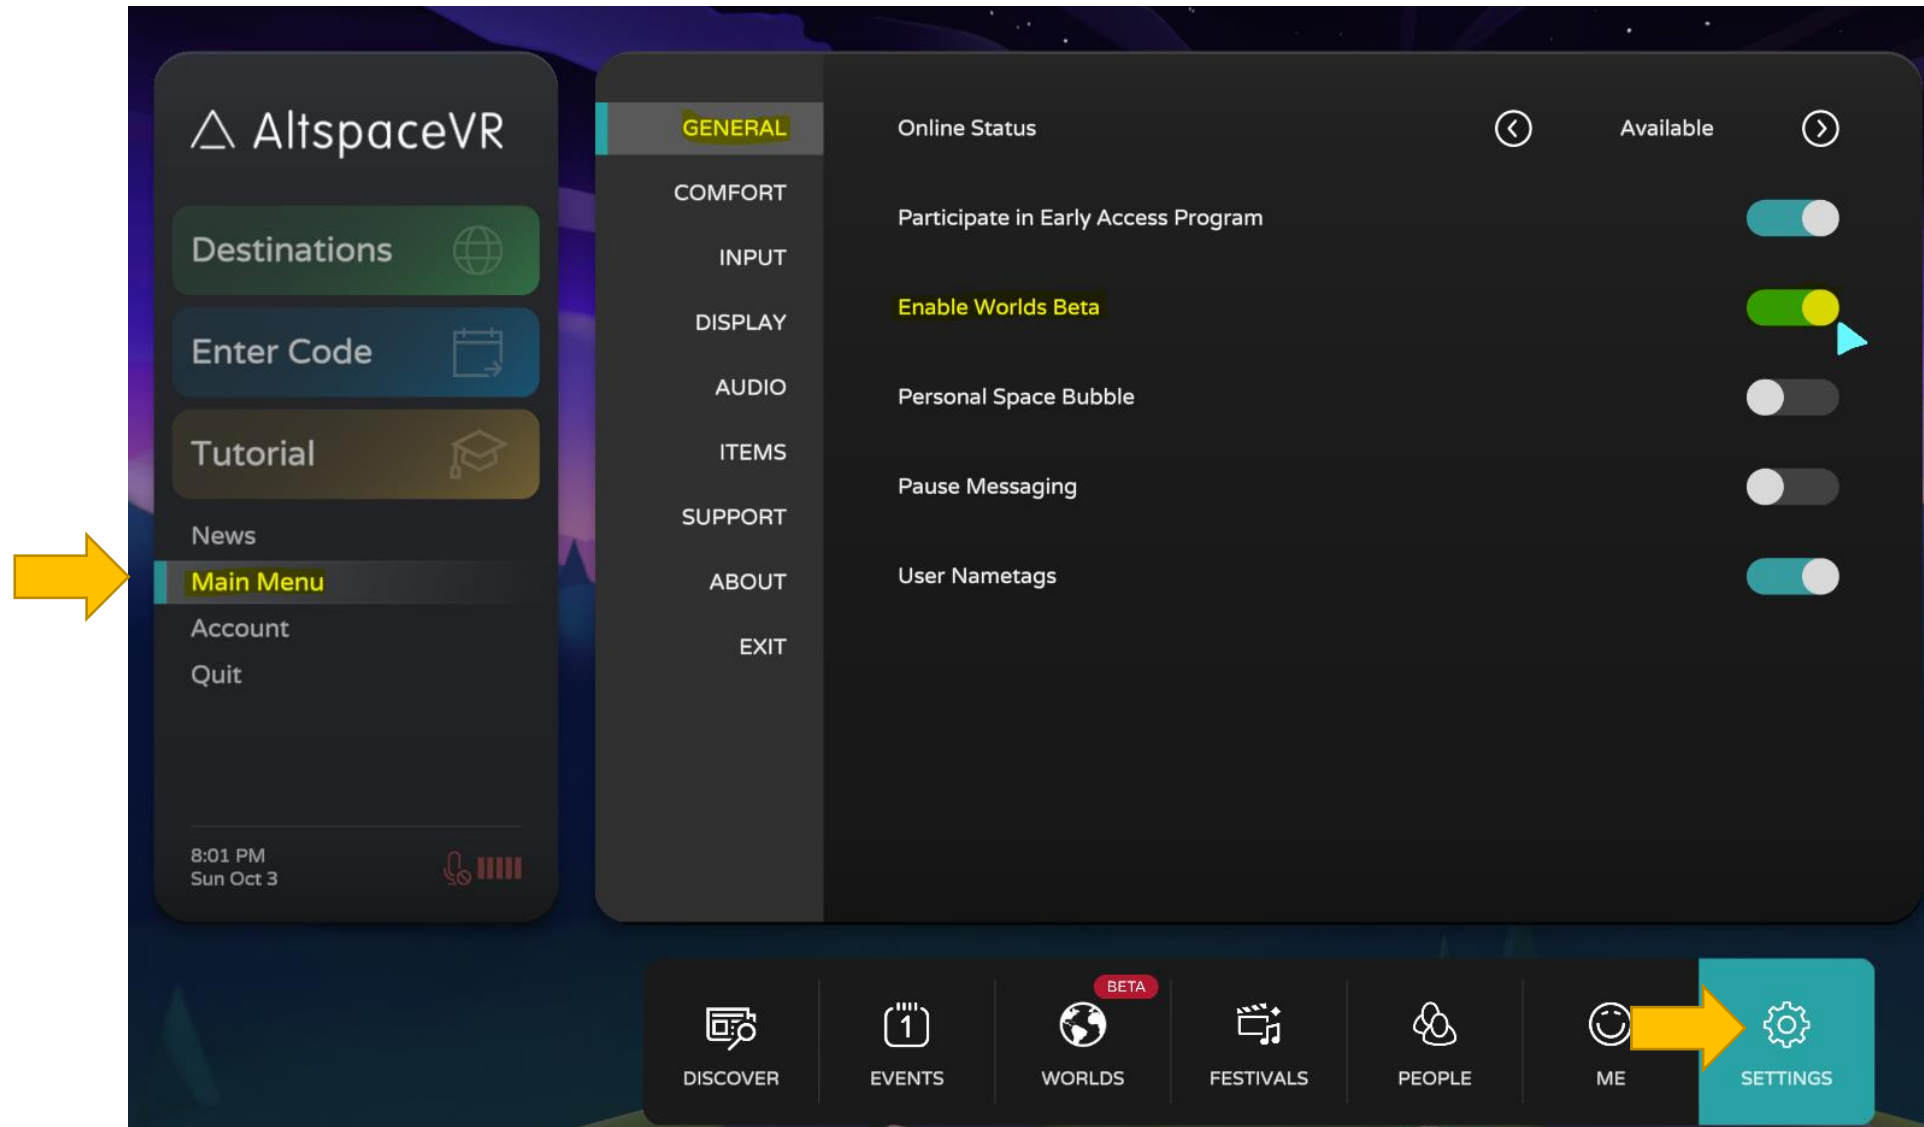

Rakentaminen, WORLDS Beta

- **HUOM!** Jos haluat rakentaa omaa AltspaceVR-ympäristöä, laita AltspaceVR-sovelluksen asetuksista päälle Enable Worlds Beta! Se löytyy kohdasta Main Menu -> Settings -> General -> Enable Worlds Beta